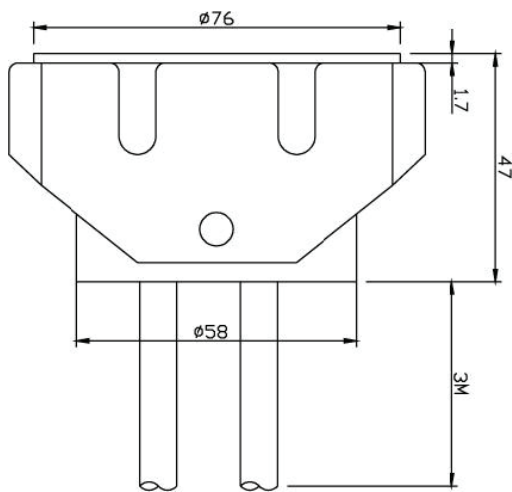

Made from 316 stainless steel it is suitable for both interior and exterior usage.

Available Colours

Technical Specifications

Product Description	7W Inground RGB Path Light
Height	47mm
Width	58mm
Trim	76mm
LED Quantity	1 x Lamina LED
IP Rating	IP 68
Supply Current	350mA
Power Consumption	7W
Beam Angle	Dispersive
Connection Type	Series
LED LifeSpan	50,000 hours
Dimmable	Yes

Wiring Type

Dimming

IP Rating
IP68

Input
350mA

Power
7W

Beam
Dispersive

LED's
Lamina

Product Code