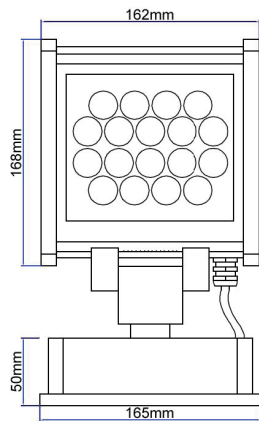

The durable aluminium housing provides provides great physical protection and also incorporates a ridge on its back to allow for the mounting brackets to be clamped onto it. The mounting brackets are able to be tilted to different angles to suit each application. Each fitting also incorporates 5mm toughened glass for added protection.

Technical Specifications

Product Description	Mini Square LED Wall Washer
Height	270mm
Width	135mm
Length	162mm
LED Quantity	18 x High powered LED's
IP Rating	IP 65
Supply Voltage	240VDC (White) 24VDC (RGB)
Power Consumption	22W
Beam Angle	120°
Connection Type	Parellel
LED LifeSpan	80,000 hours
Dimmable	Yes (RGB Only)
Luminous Flux (lm)	White 900lm Warm white 720lm Red 720lm ,Green 1260lm ,Blue 360lm

Wiring Type

IP Rating
IP65

Input
240V
24V

Power
22W

Beam
30°

Available Colours

Product Code

Cool White	LED-S18WPS
Warm White	LED-S18WWPS
RGB	LED-S18RGBPS