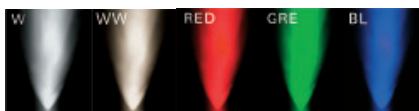

The durable aluminium housing provides provides great physical protection and also incorporates a ridge on its back to allow for the mounting brackets to be clamped onto it. The mounting brackets are able to be tilted to different angles to suit each application. Each fitting also incorporates 5mm toughened glass for added protection.

Technical Specifications

Product Description	Mini Square LED Wall Washer
Height	270mm
Width	135mm
Length	162mm
LED Quantity	18 x High powered LED's
IP Rating	IP 65
Supply Voltage	240VDC (White) 24VDC (RGB)
Power Consumption	22W
Beam Angle	120°
Connection Type	Parellel
LED LifeSpan	80,000 hours
Dimmable	Yes (RGB Only)
Luminous Flux (lm)	White 900lm Warm white 720lm Red 720lm ,Green 1260lm ,Blue 360lm

Wiring Type

IP Rating
IP65

Input
240V
24V

Power
22W

Beam
30°

Available Colours

Product Code

Cool White	LED-S18WPS
Warm White	LED-S18WWPS
RGB	LED-S18RGBPS