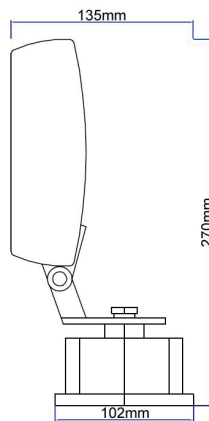

The durable aluminium housing provides provides great physical protection and also incorporates a ridge on its back to allow for the mounting brackets to be clamped onto it. The mounting brackets are able to be tilted to different angles to suit each application. Each fitting also incorporates 5mm toughened glass for added protection.

Technical Specifications

Product Description	Mini Square LED Wall Washer
Height	270mm
Width	135mm
Length	162mm
LED Quantity	18 x High powered LED's
IP Rating	IP 65
Supply Voltage	240VDC (White) 24VDC (RGB)
Power Consumption	22W
Beam Angle	120°
Connection Type	Parellel
LED LifeSpan	80,000 hours
Dimmable	Yes (RGB Only)
Luminous Flux (lm)	White 900lm Warm white 720lm Red 720lm ,Green 1260lm ,Blue 360lm

Wiring Type

IP Rating
IP65

Input
240V
24V

Power
22W

Beam
30°

Available Colours

Product Code

Cool White	LED-S18WPS
Warm White	LED-S18WWPS
RGB	LED-S18RGBPS