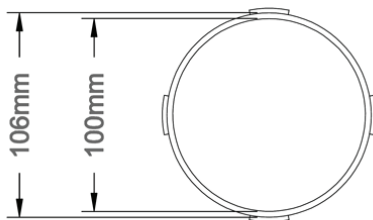

Available Colours

Technical Specifications

Product Description	100mm Circular LED Tile
Height	112mm
Length	100mm
Width	100mm
IP Rating	IP 67
Supply Voltage	24VDC
Power Consumption	1.3W
Beam Angle	Dispersive, Frosted tempered glass
LED LifeSpan	50,000 hours
Dimmable	Yes
Load Rating	UP TO 1000 PSI WITH TOTAL LOAD NOT TO EXCEED 3000 POUNDS PER TILE
SLIP RESISTANCE CO-EFFICIENT OF FRICTION:	0.75 DRY, 0.71 WET

Wiring Type

TOP VIEW

SIDE VIEW

IP Rating
IP67

Input
24V

Power
1.3W

Beam
Dispersive

Product Code