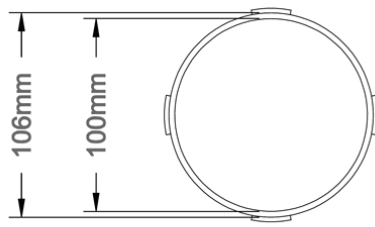

Available Colours

Technical Specifications

Product Description	100mm Circular LED Tile
Height	112mm
Length	100mm
Width	100mm
IP Rating	IP 67
Supply Voltage	24VDC
Power Consumption	1.3W
Beam Angle	Dispersive, Frosted tempered glass
LED LifeSpan	50,000 hours
Dimmable	Yes
Load Rating	UP TO 1000 PSI WITH TOTAL LOAD NOT TO EXCEED 3000 POUNDS PER TILE
SLIP RESISTANCE CO-EFFICIENT OF FRICTION:	0.75 DRY, 0.71 WET

Wiring Type

TOP VIEW

SIDE VIEW

IP Rating
IP67

Input
24V

Power
1.3W

Beam
Dispersive

Product Code