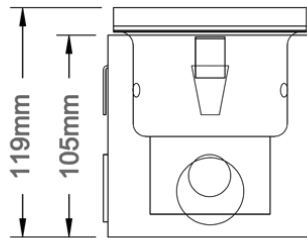

Available Colours

Technical Specifications

Product Description	100mm Circular LED Tile
Height	112mm
Length	100mm
Width	100mm
IP Rating	IP 67
Supply Voltage	24VDC
Power Consumption	1.3W
Beam Angle	Dispersive, Frosted tempered glass
LED LifeSpan	50,000 hours
Dimmable	Yes
Load Rating	UP TO 1000 PSI WITH TOTAL LOAD NOT TO EXCEED 3000 POUNDS PER TILE
SLIP RESISTANCE CO-EFFICIENT OF FRICTION:	0.75 DRY, 0.71 WET

Wiring Type

TOP VIEW

SIDE VIEW

IP Rating
IP67

Input
24V

Power
1.3W

Beam
Dispersive

Product Code