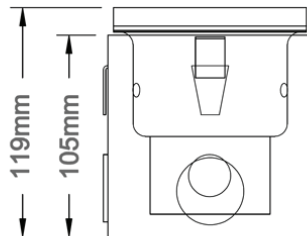

Available Colours

Technical Specifications

Product Description	100mm Circular LED Tile
Height	112mm
Length	100mm
Width	100mm
IP Rating	IP 67
Supply Voltage	24VDC
Power Consumption	1.3W
Beam Angle	Dispersive, Frosted tempered glass
LED LifeSpan	50,000 hours
Dimmable	Yes
Load Rating	UP TO 1000 PSI WITH TOTAL LOAD NOT TO EXCEED 3000 POUNDS PER TILE
SLIP RESISTANCE CO-EFFICIENT OF FRICTION:	0.75 DRY, 0.71 WET

Wiring Type

TOP VIEW

SIDE VIEW

IP Rating
IP67

Input
24V

Power
1.3W

Beam
Dispersive

Product Code