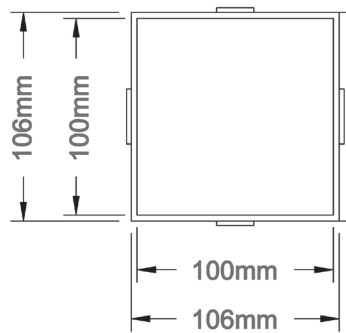

Available Colours

Technical Specifications

Product Name	100mm Square LED Tile
Height	92mm
Length	100mm
Width	100mm
IP Rating	IP67
Supply Voltage	24VDC
Power Consumption	1.3W
Beam	Dispersive, Frosted tempered glass
LED Lifespan	50,000 hours
Dimmable	Yes
Load Rating	UP TO 1000 PSI WITH TOTAL LOAD NOT TO EXCEED 3000 POUNDS PER TILE
SLIP RESISTANCE CO-EFFICIENT OF FRICTION:	0.75 DRY, 0.71 WET

Wiring Type

TOP VIEW

SIDE VIEW

IP Rating
IP67

Input
24V

Power
1.3W

Beam
Dispersive

Product Code