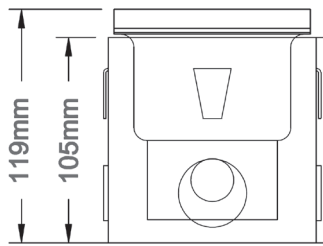

Available Colours

Technical Specifications

Product Name	100mm Square LED Tile
Height	92mm
Length	100mm
Width	100mm
IP Rating	IP67
Supply Voltage	24VDC
Power Consumption	1.3W
Beam	Dispersive, Frosted tempered glass
LED Lifespan	50,000 hours
Dimmable	Yes
Load Rating	UP TO 1000 PSI WITH TOTAL LOAD NOT TO EXCEED 3000 POUNDS PER TILE
SLIP RESISTANCE CO-EFFICIENT OF FRICTION:	0.75 DRY, 0.71 WET

Wiring Type

TOP VIEW

SIDE VIEW

IP Rating
IP67

Input
24V

Power
1.3W

Beam
Dispersive

Product Code