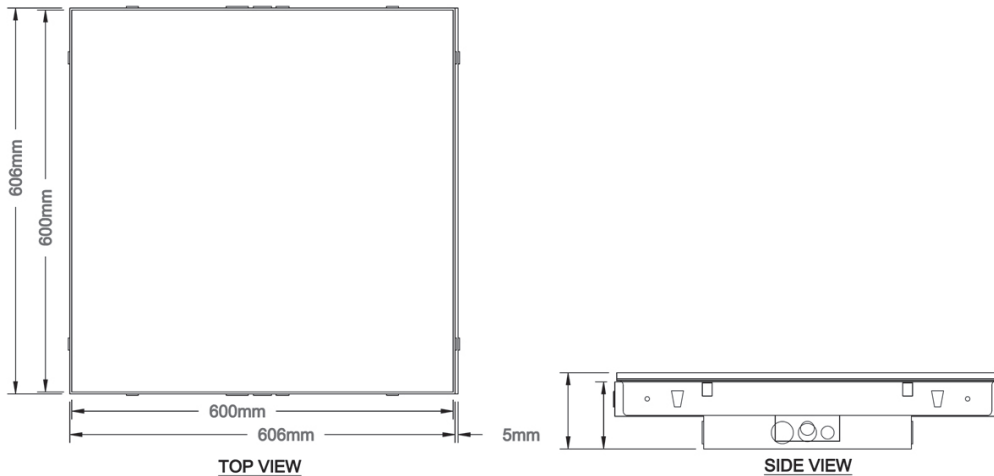

600mm Square LED Tile

Our LED Tiles are a high quality landscape fixture designed for in-ground lighting applications, such as driveways, pathways, flooring and wall lighting.

It features a strong 316 stainless steel construction with 5mm toughened glass making it suitable for both commercial and residential lighting applications.

Available Colours

Technical Specifications

Product Name	600mm Square LED Tile
Height	100mm
Length	600mm
Width	600mm
IP Rating	IP67
Supply Voltage	24VDC
Power Consumption	63.6W
Beam	Dispersive, Frosted tempered glass
LED Lifespan	50,000 hours
Dimmable	Yes
Load Rating	UP TO 1000 PSI WITH TOTAL LOAD NOT TO EXCEED 3000 POUNDS PER TILE
SLIP RESISTANCE CO-EFFICIENT OF FRICTION:	0.75 DRY, 0.71 WET

Wiring Type

IP Rating
IP67

Input
24V

Power
63.6W

Beam
Dispersive

Product Code

Cool White	LED-IGSQR600-W
Warm White	LED-IGSQR600-WW
Amber	LED-IGSQR600-Y
Red	LED-IGSQR600-R
Green	LED-IGSQR600-G
Blue	LED-IGSQR600-B
RGB	LED-IGSQR600-RGB