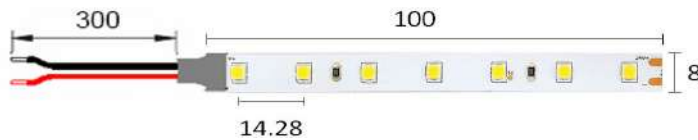

LED Spacing: 14.28mm

Cutting Interval: 100mm

Beam Angle: 120°

Dimensions (WxH/mm): 8x1.2

Operating Temp: -20~45°C

Weight: 120g

Roll Length: 5m

**IES files available on request.**

**90 CRI Standard**

**Binning in 3 step MacAdam**

Item No	Product Code	Description
14530	LED-FLS-70-980CW	Effi-Plus Standard Output LED Strip-70LEDs Cool White <b>6000K-6500K</b> 24V 7.2W 900Lm
14531	LED-FLS-70-980NW	Effi-Plus Standard Output LED Strip-70LEDs Neutral White <b>3800K-4200K</b> 24V 7.2W 900Lm
14532	LED-FLS-70-980WW	Effi-Plus Standard Output LED Strip-70LEDs Warm White <b>2900K-3200K</b> 24V 7.2W 900Lm
14533	LED-FLS-70-980UW	Effi-Plus Standard Output LED Strip-70LEDs Ultra Warm <b>2500K-2700K</b> 24V 7.2W 900Lm
14534	LED-FLS-70-980CW-F	Effi-Plus Standard Output WP LED Strip-70LEDs Cool White <b>6000K-6500K</b> 24V 7.2W 900Lm <b>IP65</b>
14535	LED-FLS-70-980NW-F	Effi-Plus Standard Output WP LED Strip-70LEDs Neutral White <b>3800K-4200K</b> 24V 7.2W 900Lm <b>IP65</b>
14536	LED-FLS-70-980WW-F	Effi-Plus Standard Output WP LED Strip-70LEDs Warm White <b>2900K-3200K</b> 24V 7.2W 900Lm <b>IP65</b>
14537	LED-FLS-70-980UW-F	Effi-Plus Standard Output WP LED Strip-70LEDs Ultra Warm <b>2500K-2700K</b> 24V 7.2W 900Lm <b>IP65</b>