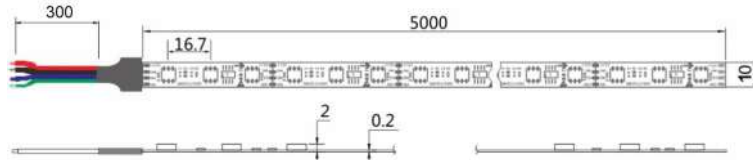

ARCHITECTURAL Flexible LED Strip

LED Strip - Digital Dream Colour LED Strip

This product is an RGB colour changing strip which also offers individual segment control of each 100mm piece to create chasing and animated features.

Applications:

- Architectural cove lighting
- Architectural concealed applications
- Architectural joinery applications
- Bench applications
- Commercial feature lighting

Product Specification:

Input Voltage: **12VDC**
Power Consumption: 7.7 watts per meter
LED Quantity: 60 x SMD LEDs
LED Lifespan: 50,000 hours
IP Rating: IP20
Lumens: Approx 230Lm per/M
LED Spacing: 16.7mm
Cutting Interval: 100mm
Beam Angle: 120°
Dimensions (WxH/mm): 10x2
Operating Temp: -20~45°C
Weight: 150g
Roll Length: 5m

*IES files available on request.
Binning in 3 step MacAdam

Item No	Product Code	Description
14437	LED-20IT5060B-12	Digital Dream Colour LED Strip-60LEDs RGB 12V 7.7W

When Colour Consistency and Lumen Depreciation Matter