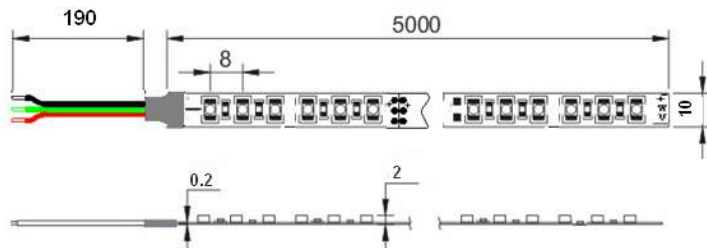

ARCHITECTURAL Flexible LED Strip

LED Strip - High Output LED Ribbon

The High output LED Ribbon, is extremely versatile and suitable for a large number of applications. Very popular strip intensity & biggest seller.

Applications:

- Architectural cove lighting
- Architectural concealed applications
- Architectural joinery applications
- Under bench applications

Product Specification:

Input Voltage: 12VDC
Power Consumption: 9.6 watts maximum
LED Quantity: 120 x SMD LEDs
LED Lifespan: 50,000 hours
Lumens: Approx 750Lm per/M
LED Spacing: 8.3mm
Cutting Interval: 25mm
Beam Angle: 120°
Dimensions (WxH/mm): 10x2.5
Operating Temp: -20~40°C
Weight: 120g
Roll Length: 5m

*IES files available on request.

Item No	Product Code	Description
14320	LED-FLS-120-CW	High Output SMD LED Strip - 120leds Cool White 6000-7000K 9.6W 750Lm
14321	LED-FLS-120-NW	High Output SMD LED Strip - 120leds Neutral White 4000-4500K 9.6W 750Lm
14322	LED-FLS-120-WW	High Output SMD LED Strip - 120leds Warm White 3000-3500K 9.6W 750Lm
14323	LED-FLS-120-UW	High Output SMD LED Strip - 120leds Ultra Warm 2300-2700K 9.6W 750Lm
14324	LED-FLS-120-B	High Output SMD LED Strip - 120leds Blue 9.6W 750Lm
14325	LED-FLS-120-G	High Output SMD LED Strip - 120leds Green 9.6W 750Lm
14326	LED-FLS-120-R	High Output SMD LED Strip - 120leds Red 9.6W 750Lm
14327	LED-FLS-120-A	High Output SMD LED Strip - 120leds Amber 9.6W 750Lm
14360	LED-FLS-120-CW-F	High Output SMD WP Strip - 120leds Cool White 6000-7000K 9.6W 750Lm IP65
14361	LED-FLS-120-NW-F	High Output SMD WP Strip - 120leds Neutral White 4000-4500K 9.6W 750Lm IP65
14362	LED-FLS-120-WW-F	High Output SMD WP Strip - 120leds Warm White 3000-3500K 9.6W 750Lm IP65
14363	LED-FLS-120-UW-F	High Output SMD WP Strip - 120leds Ultra Warm 2300-2700K 9.6W 750Lm IP65
14364	LED-FLS-120-B-F	High Output SMD WP Strip - 120leds Blue 9.6W 750Lm IP65
14365	LED-FLS-120-G-F	High Output SMD WP Strip - 120leds Green 9.6W 750Lm IP65
14366	LED-FLS-120-R-F	High Output SMD WP Strip - 120leds Red 9.6W 750Lm IP65
14367	LED-FLS-120-A-F	High Output SMD WP Strip - 120leds Amber 9.6W 750Lm IP65

When Colour Consistency and Lumen Depreciation Matter