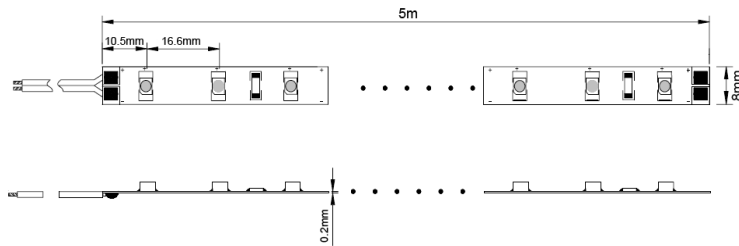

ARCHITECTURAL Flexible LED Strip

LED Strip - Standard LED Ribbon

The SMD LED Ribbon, is extremely versatile and suitable for a large number of applications.

Applications:

- Architectural concealed applications
- Architectural joinery applications
- Architectural highlighting
- Architectural steps and stairs

Product Specification:

Input Voltage: 12VDC
Power Consumption: 4.8 watts maximum
LED Quantity: 60 x SMD LEDs
LED Lifespan: 50,000 hours
Lumens Approx - 350Lm per/M
LED Spacing: 16.6mm
Cutting Interval: 50mm
Beam Angle: 120°
Dimensions (WxH/mm): 8x2.5
Operating Temp: -20~40°C
Weight: 85g
Roll Length: 5m

*IES files available on request.

Item No	Product Code	Description
14310	LED-FLS-60-CW	Standard Output SMD LED Strip-60leds Cool White 6000-7000K 4.8W 350Lm
14311	LED-FLS-60-NW	Standard Output SMD LED Strip-60leds Neutral White 4000-4500K 4.8W 350Lm
14312	LED-FLS-60-WW	Standard Output SMD LED Strip-60leds Warm White 3000-3500K 4.8W 350Lm
14313	LED-FLS-60-UW	Standard Output SMD LED Strip-60leds Ultra Warm 2300-2700K 4.8W 350Lm
14350	LED-FLS-60-CW-F	Standard Output SMD WP Strip-60leds Cool White 6000-7000K 4.8W 350Lm IP65
14351	LED-FLS-60-NW-F	Standard Output SMD WP Strip-60leds Neutral White 4000-4500K 4.8W 350Lm IP65
14352	LED-FLS-60-WW-F	Standard Output SMD WP Strip-60leds Warm White 3000-3500K 4.8W 350Lm IP65
14353	LED-FLS-60-UW-F	Standard Output SMD WP Strip-60leds Ultra Warm 2300-2700K 4.8W 350Lm IP65

When Colour Consistency and Lumen Depreciation Matter