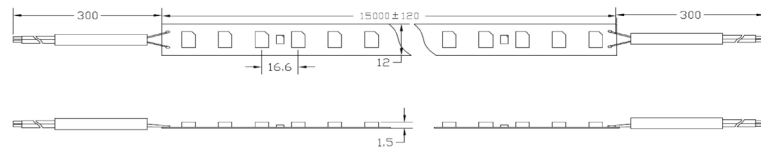

ARCHITECTURAL Flexible LED Strip

LED Strip - Ultra High Output (15m Reel)

This product is a single colour colour strip which designed specifically for linear applications spanning upto 15m in length.

Applications:

- Pelmet and cover lighting
- Linear applications

Product Specification:

Input Voltage: 24VDC
 Power Consumption: 14.4W watts maximum
 LED Quantity: 60 x 2835 SMD LEDs
 LED Lifespan: 50,000 hours
 IP Rating: IP20
 Lumens: Approx 1098 Lm per/M
 LED Spacing: 16mm
 Cutting Interval: 83mm
 Beam Angle: 120°
 Dimensions (WxH/mm): 12x1.5
 Operating Temp: -20~45°C
 Weight: 450g
 Roll Length: 15m

***IES files available on request.**

Item No	Product Code	Description
14344	LED-FLS-60-2835-15-CW	Ultra High Output (15m max length) 2835 LED Strip-60leds Cool White 5700-6500K 24V 14.4W 1098Lm
14345	LED-FLS-60-2835-15-NW	Ultra High Output (15m max length) 2835 LED Strip-60leds Neutral White 3700-4250K 24V 14.4W 1098Lm
14346	LED-FLS-60-2835-15-WW	Ultra High Output (15m max length) 2835 LED Strip-60leds Warm White 2900-3200K 24V 14.4W 900Lm