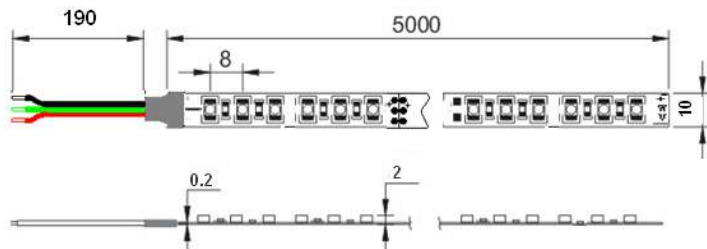

ARCHITECTURAL Flexible LED Strip

LED Strip - White Colour Temp Controlable

This product enables you to adjust the precise colour temperature white to match other lighting types in a space through dimming control.

Applications:

- Architectural cove lighting for commercial applications
- General illumination applications
- Architectural applications
- Shopping malls
- Where white colour matching and control is of great importance

Product Specification:

Input Voltage: 12VDC
Power Consumption: 19.2 watts maximum
LED Quantity: 120 x SMD LEDs
LED Lifespan: 50,000 hours
Lumens: Approx 1600Lm per/M
LED Spacing: 8.3mm
Cutting Interval: 25mm
Beam Angle: 120°
Dimensions (WxH/mm): 8x2
Operating Temp: -20~40°C
Weight: 85g
Roll Length: 5m

*IES files available on request.

Item No	Product Code	Description
14420	LED-3528A60T-HA-12	Colour Temp Controlable - 3528 - 120leds Cool/Warm 2500-6000K 90CRI 19.2W per/m 12V

When Colour Consistency and Lumen Depreciation Matter