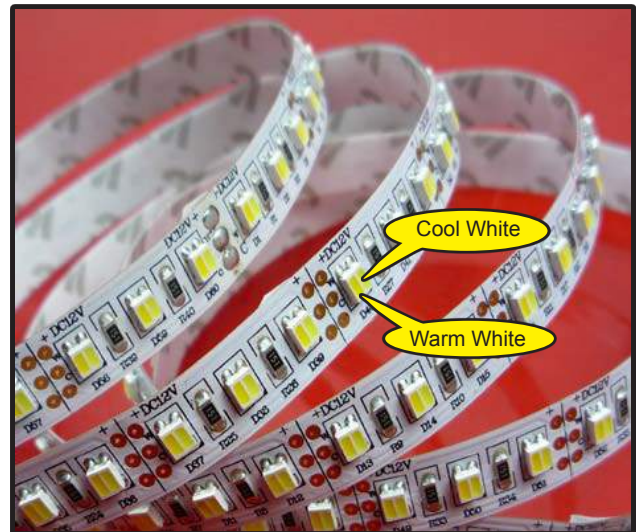

ARCHITECTURAL Flexible LED Strip

LED Strip - White Colour Temp Controlable

This product enables you to adjust the precise colour temperature white to match other lighting types in a space through dimming control.

Applications:

- Architectural cove lighting for commercial applications
- General illumination applications
- Architectural applications
- Shopping malls
- Where white colour matching and control is of great importance

Product Specification:

Input Voltage: 12VDC
Power Consumption: 19.2 watts maximum
LED Quantity: 120 x SMD LEDs
LED Lifespan: 50,000 hours
Lumens: Approx 1600Lm per/M
LED Spacing: 8.3mm
Cutting Interval: 25mm
Beam Angle: 120°
Dimensions (WxH/mm): 8x2
Operating Temp: -20~40°C
Weight: 85g
Roll Length: 5m

*IES files available on request.

Item No	Product Code	Description
14420	LED-3528A60T-HA-12	Colour Temp Controlable - 3528 - 120leds Cool/Warm 2500-6000K 90CRI 19.2W per/m 12V

When Colour Consistency and Lumen Depreciation Matter