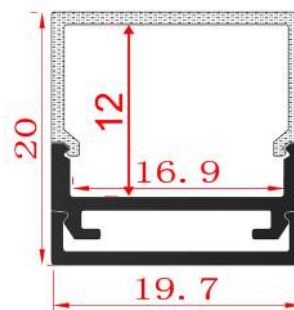

# LED-P011

Item No	Product Code	Description
22880	LED-P011-CLEAR	Ceiling square profile with clear PC diffuser - 2m lengths
22881	LED-P011-OPAL	Ceiling square profile with opal PC diffuser - 2m lengths
22882	LED-P011-EC	Ceiling square profile end cap