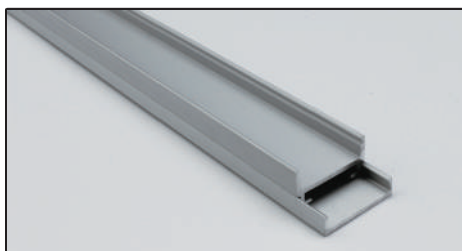

# LED-P011

Item No	Product Code	Description
22880	LED-P011-CLEAR	Ceiling square profile with clear PC diffuser - 2m lengths
22881	LED-P011-OPAL	Ceiling square profile with opal PC diffuser - 2m lengths
22882	LED-P011-EC	Ceiling square profile end cap