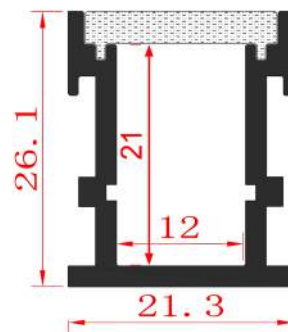

LED-P034

Item No	Product Code	Description
22990	LED-P034-OPAL	Weatherproof IP65 recessed mounting profile with opal PMMA diffuser - 2m lengths
22991	LED-P034-EC	Weatherproof IP65 recessed mounting profile end cap