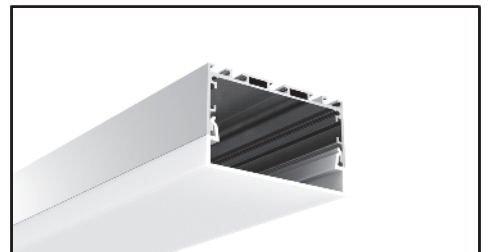

LED-P048-R1D

Weight 2.30kg Per / 2mL

Item No	Product Code	Description
23151	LED-P048-R1D-OPAL	Suspended or surface mounted profile with drop down opal PC (Polycarbonate) diffuser - 2m lengths
23152	LED-P048-R1D-S	Suspended or surface mounted profile with drop down diffuser inline support bracket
23153	LED-P048-R1D-L	Suspended or surface mounted profile with drop down diffuser 90 degree joiner
23154	LED-P048-R1D-T	Suspended or surface mounted profile with drop down diffuser T joiner
23155	LED-P048-R1D-X	Suspended or surface mounted profile with drop down diffuser X joiner
23156	LED-P048-R1D-MC	Suspended or surface mounted profile with drop down diffuser mounting clip
23157	LED-P048-R1D-EC	Suspended or surface mounted profile with drop down diffuser end cap
23158	LED-P048-R1D-CABLE	Suspended or surface mounted profile with drop down diffuser suspension cable