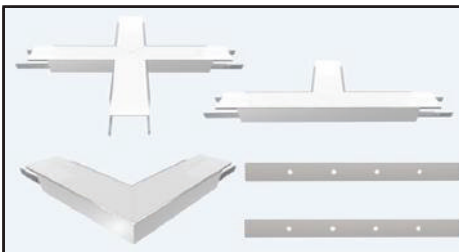

LED-P048-R1D

Weight 2.30kg Per / 2mL

Item No	Product Code	Description
23151	LED-P048-R1D-OPAL	Suspended or surface mounted profile with drop down opal PC (Polycarbonate) diffuser - 2m lengths
23152	LED-P048-R1D-S	Suspended or surface mounted profile with drop down diffuser inline support bracket
23153	LED-P048-R1D-L	Suspended or surface mounted profile with drop down diffuser 90 degree joiner
23154	LED-P048-R1D-T	Suspended or surface mounted profile with drop down diffuser T joiner
23155	LED-P048-R1D-X	Suspended or surface mounted profile with drop down diffuser X joiner
23156	LED-P048-R1D-MC	Suspended or surface mounted profile with drop down diffuser mounting clip
23157	LED-P048-R1D-EC	Suspended or surface mounted profile with drop down diffuser end cap
23158	LED-P048-R1D-CABLE	Suspended or surface mounted profile with drop down diffuser suspension cable