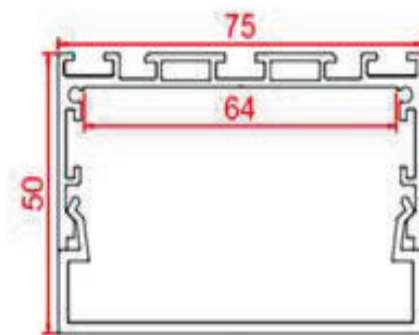

LED-P048-R1D

Weight 2.30kg Per / 2mL

Item No	Product Code	Description
23151	LED-P048-R1D-OPAL	Suspended or surface mounted profile with drop down opal PC (Polycarbonate) diffuser - 2m lengths
23152	LED-P048-R1D-S	Suspended or surface mounted profile with drop down diffuser inline support bracket
23153	LED-P048-R1D-L	Suspended or surface mounted profile with drop down diffuser 90 degree joiner
23154	LED-P048-R1D-T	Suspended or surface mounted profile with drop down diffuser T joiner
23155	LED-P048-R1D-X	Suspended or surface mounted profile with drop down diffuser X joiner
23156	LED-P048-R1D-MC	Suspended or surface mounted profile with drop down diffuser mounting clip
23157	LED-P048-R1D-EC	Suspended or surface mounted profile with drop down diffuser end cap
23158	LED-P048-R1D-CABLE	Suspended or surface mounted profile with drop down diffuser suspension cable