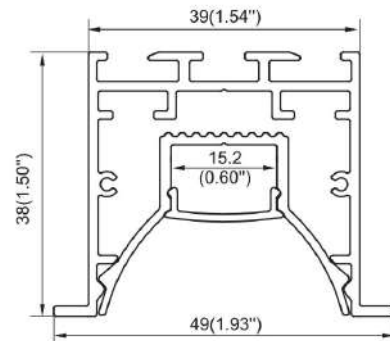

# ARCHITECTURAL Profile LED-P163

**Weight 0.9kg Per / 2mL**

Item No	Product Code	Description
02461	LED-P163-OPAL	Recessed mounting profile with PC opal cover - 2m length
02462	LED-P163-EC	Recessed mounting profile end cap
02463	LED-3030T-SC	Recessed mounting profile spring clip
02464	LED-JC90-P018-R	Recessed mounting profile 90 degree connector
02465	LED-JC90IL-P018-R	Recessed mounting profile 90 degree connector IL
02466	LED-JC180-P018-R	Recessed mounting profile 180 degree connector
02467	LED-P163-30D	30 degree lens 2m/PC
02468	LED-P163-60D	60 degree lens 2m/PC
02469	LED-P163-P	prismatic cover 2m/PC