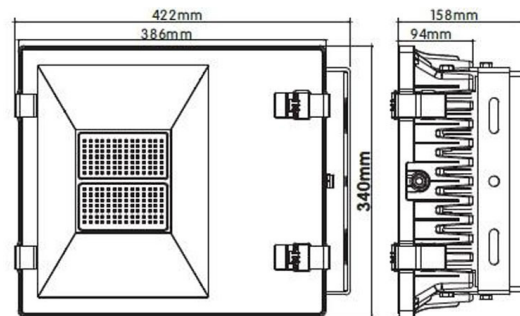

200W Flood Light

Product Code

LED-FLOOD-20W-6K	20W 6000K 1848Lm LED Flood
LED-FLOOD-20W-4K	20W 4000K 1848Lm LED Flood
LED-FLOOD-50W-6K	50W 6000K 4602Lm LED Flood
LED-FLOOD-50W-4K	50W 4000K 4602Lm LED Flood
LED-FLOOD-100W-6K	100W 6000K 8885Lm LED Flood
LED-FLOOD-100W-4K	100W 4000K 8885Lm LED Flood
LED-FLOOD-200W-6K	200W 6000K 19050Lm LED Flood
LED-FLOOD-200W-4K	200W 4000K 19050Lm LED Flood

Showroom: (By Appointment Only)
Unit 46 / 55 - 59 Norman Street
Peakhurst NSW 2210

www.ledlighting.com.au

Email: sales@ledlighting.com.au

T: (02) 9534 4404
F: (02) 9534 4405