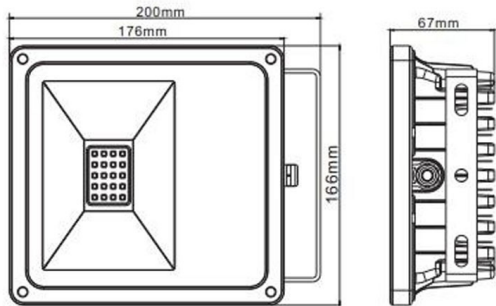

Technical Specifications

Product Description	LED Flood Lights
Input Voltage	85-265VAC
IP Rating	IP 65
Power Consumption	20W, 50W, 100W, 200W
Beam Angle	120°
LED LifeSpan	50,000 hours
Driver	Meanwell
Lumens	20W - 1848Lm 50W - 4602Lm 100W - 8885Lm 200W - 19050Lm
Weight	20W - 1.2kg 50W - 3.3kg 100W - 7.0kg 200W - 8.8kg

20W Flood Light