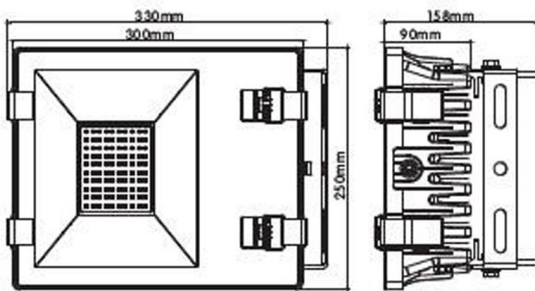

100W Flood Light