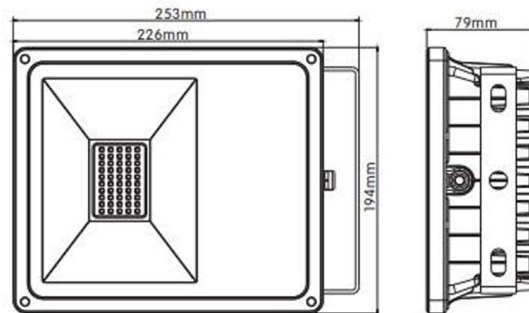

50W Flood Light