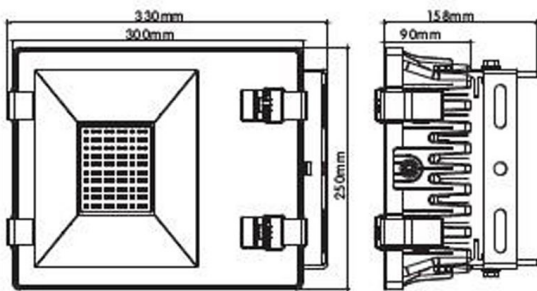

100W Flood Light