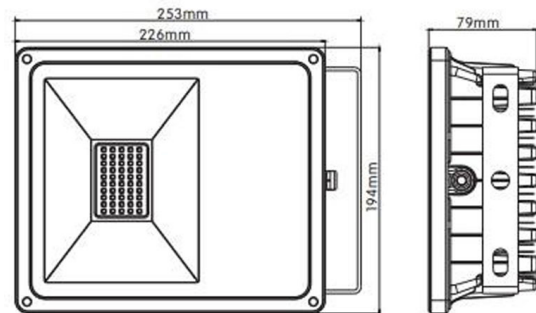

50W Flood Light