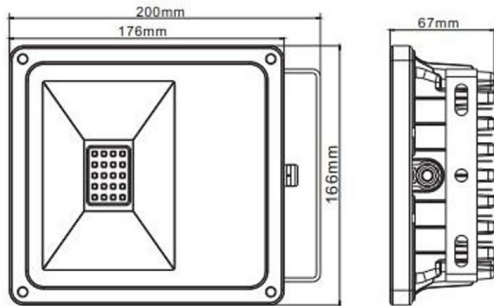

Technical Specifications

Product Description	LED Flood Lights
Input Voltage	85-265VAC
IP Rating	IP 65
Power Consumption	20W, 50W, 100W, 200W
Beam Angle	120°
LED LifeSpan	50,000 hours
Driver	Meanwell
Lumens	20W - 1848Lm 50W - 4602Lm 100W - 8885Lm 200W - 19050Lm
Weight	20W - 1.2kg 50W - 3.3kg 100W - 7.0kg 200W - 8.8kg

20W Flood Light